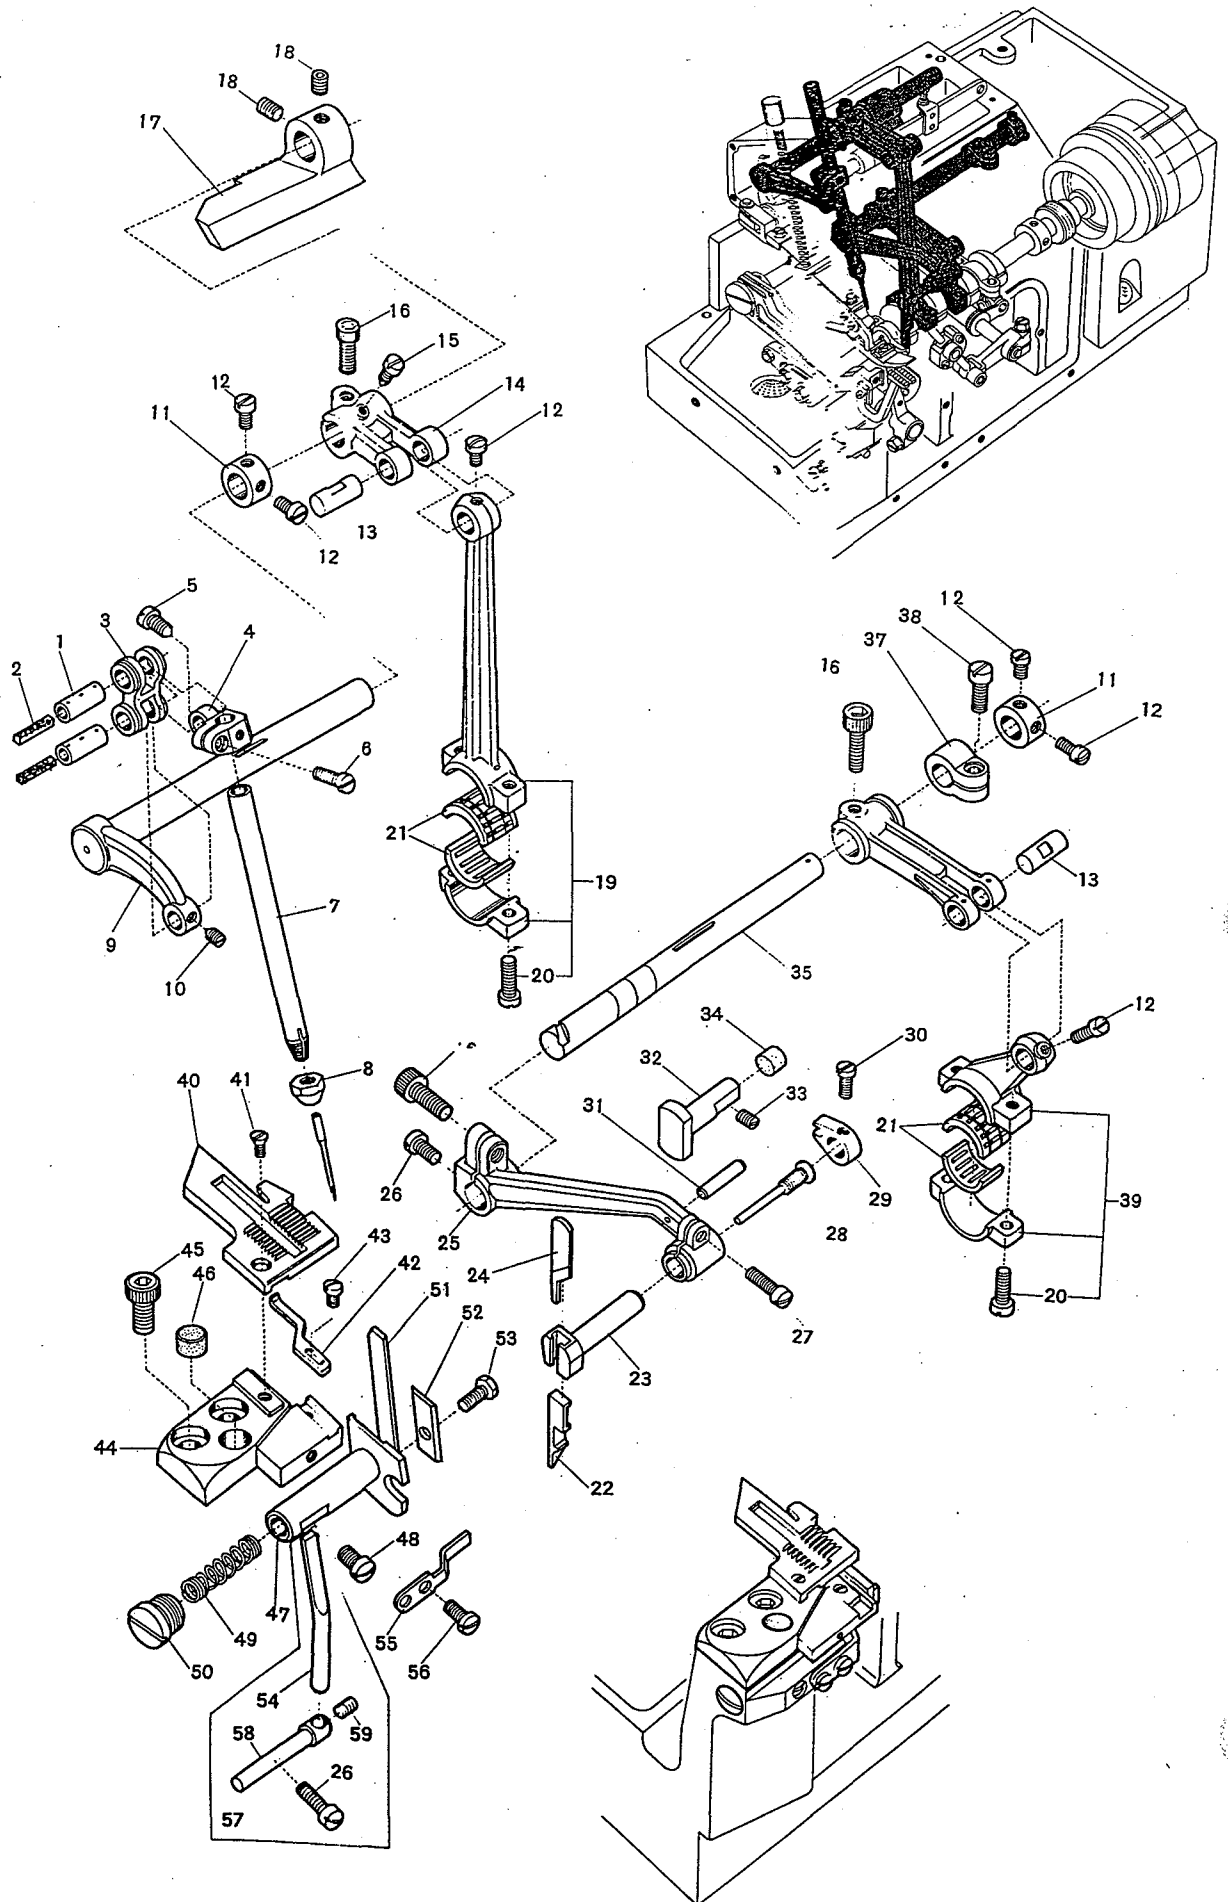

NEEDLE BAR AND KNIFE DRIVING MECHANISM

5

<u>Ref.No.</u>	<u>Parts.No.</u>	<u>Description</u>	<u>Amt.Req.</u>	<u>Remarks</u>
1	Y90320	Needle Bar Connection Link Pins	2	
2	Y 282	Oil Wicks for Y90320	2	
3	Y90321	Needle Bar Connection Link	1	
4	Y32651	Needle Bar Connecting Bracket	1	
5	Y 4313	Screw for Y90320 (Y32651)	1	
6	Y 4435	Screw for Y32651	1	
7	Y37122	Needle Bar for Single Needle	1	
8	Y 62	Needle Clamping Nut	1	
9	Y32645	Needle Bar Driving Crank	1	
10	Y 3311	Screw for Y90320 (Y32645)	1	
11	Y32646	Needle Bar Driving Crank Collars	2	
12	Y 9604	Screws for Y32646, Y32921, Y32900	6	
13	Y32921	Connecting Rod Pin	2	
14	Y32644	Needle Bar Driving Lever	1	
15	Y 9517	3/8 Screws for Y32644	1	
16	Y 5520	Main Screws for Y32644, Y32902, Y32910	3	
17	Y32662	Needle Bar Driving Crank Counterweight	1	
18	Y 3635	Screw for Y32662	2	
19	Y32670	Needle Bar Connecting Rod	1	
20	Y 5071	Screws for Y32670, Y32900	4	
21	Y32819	Connecting Rod Roller Bearings	2	
22	Y32913	Upper Knife Clamp	1	
23	Y32911	Upper Knife Holder	1	
24	Y32914	Upper Knife	1	
25	Y32910	Upper Knife Driving Arm	1	
26	Y 4437	Screws for Y32910, Y33870	3	
27	Y 1174	Screw for Y32911 (32910)	1	
28	Y 5508	Screw for Y32914	1	
29	Y32912	Upper Knife Holder Guide	1	
30	Y 7616	Screw for Y32912	1	
31	Y 723	Guide Pin for Y32912	1	
32	Y32909	Upper Knife Driving Arm Guide	1	
33	Y 3434	Screw for Y32909	1	
34	Y32519	Upper Knife Driving Arm Guide Plug	1	
35	Y32903	Upper Knife Driving Shaft	1	
36	Y32902	Upper Knife Driving Lever	1	
37	Y32920	Upper Knife Driving Shaft Collar (Left)	1	
38	Y 7311	Screw for Y32920	1	
39	Y32900	Upper Knife Driving Connecting Rod	1	
40	Y32667	Throat Plate #2	1	
41	Y 5401	Screw for Throat Plate	1	
42	Y32655	Needle Guard (Front)	1	
43	Y 4404	Screw for Y32655	1	
44	Y32601	Throat Plate Supporter	1	
45	Y 6662	Screws for Y32601	2	
46	Y32604	Cloth Plate Rubber Cushion	1	
47	Y32916	Lower Knife Holder	1	
48	Y 4591	Screw for Y32916	1	
49	Y32919	Lower Knife Holder Spring	1	
50	Y 5074	Screw for Y32919	1	
51	Y30421	Lower Knife	1	
52	Y32917	Lower Knife Clamp	1	
53	Y 7605	Screw for Y32917	1	
54	Y33871	Needle Guard (Rear)	1	
55	Y32899	Lower Knife Holder Locking Plate	1	
56	Y 4440	Screws for Y32899	2	
57	Y33873	Needle Guard Complete Set (Rear)	1	
58	Y33870	Needle Guard Holder	1	
59	Y 3638	Screw for Y33871	1