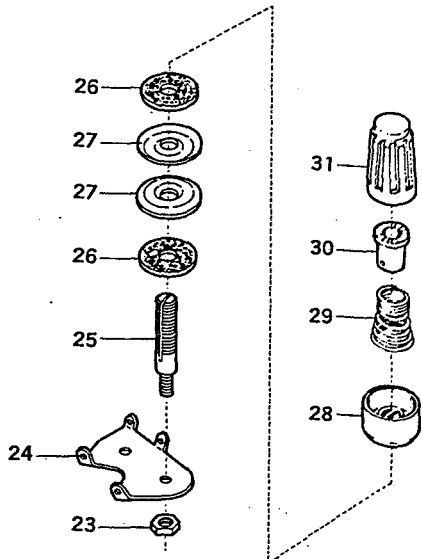

600-2,-3

EDGE GUIDE

600-4